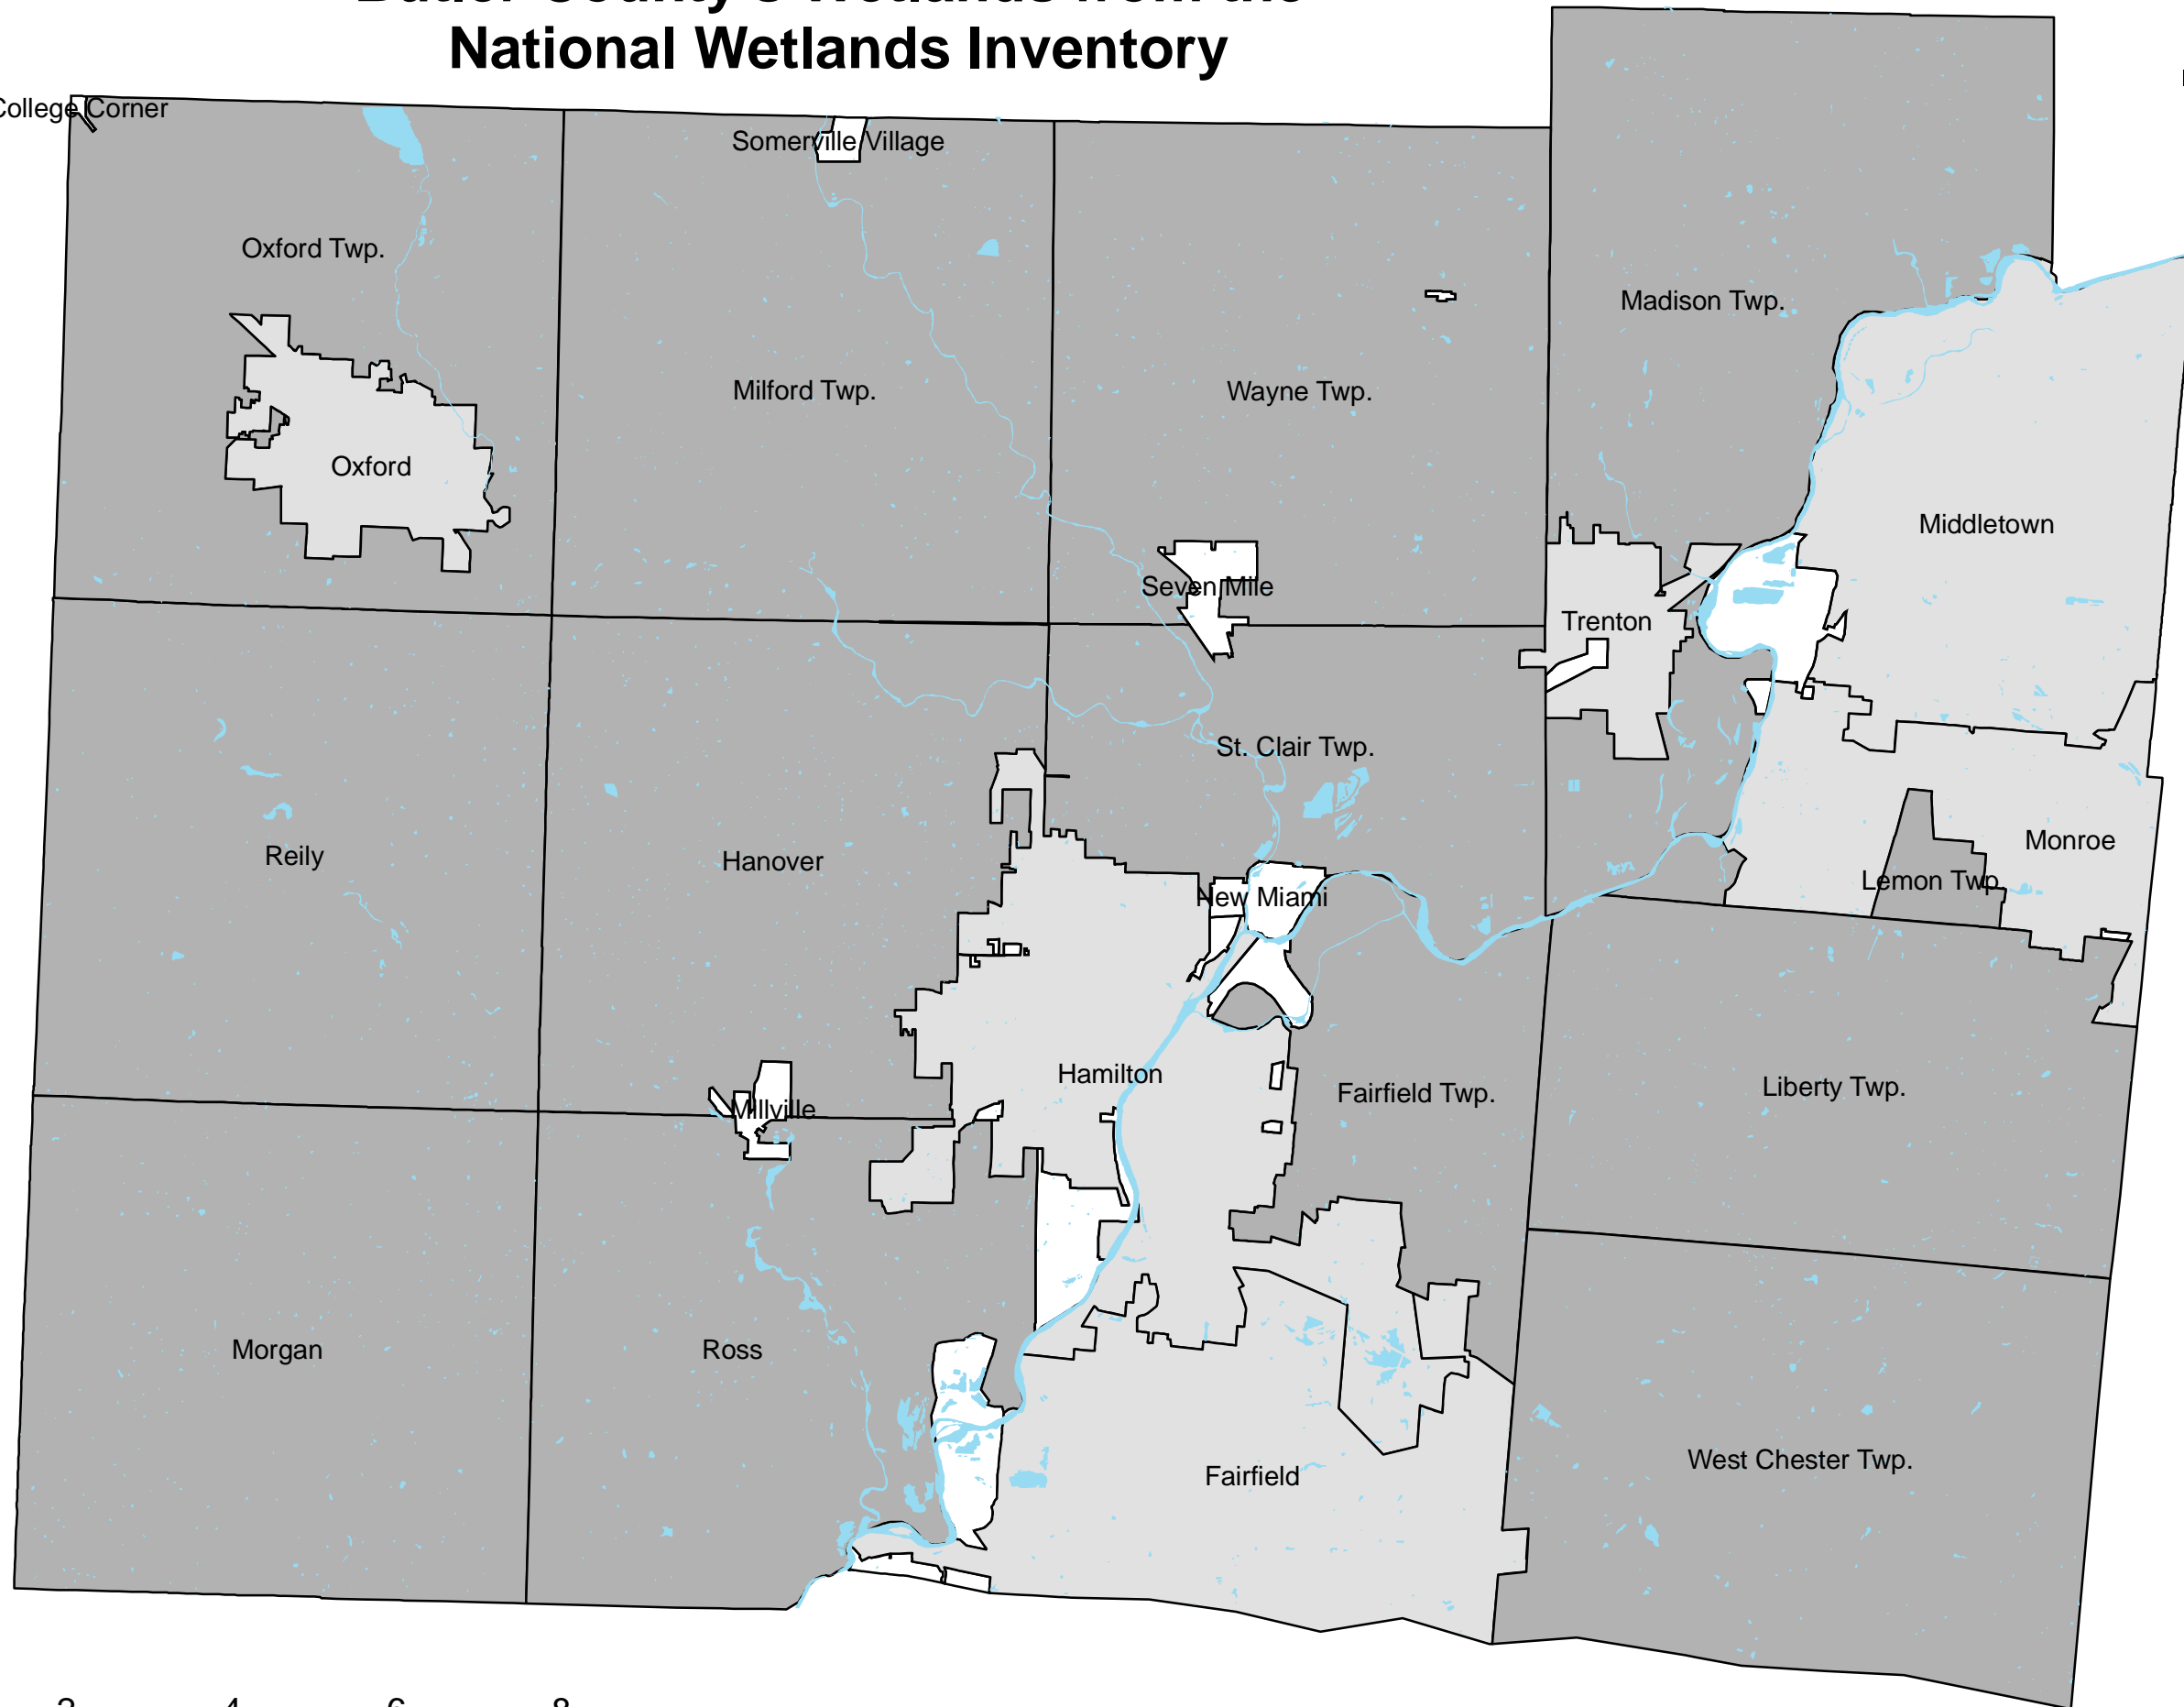

Butler County's Wetlands from the National Wetlands Inventory

College Corner

Legend

 National Wetlands Inventory

0 1 2 4 6 8 Miles